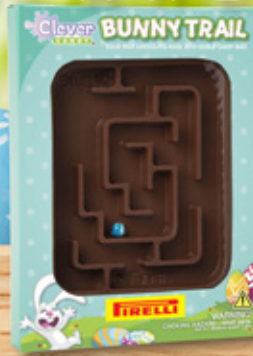

NC CUSTOM GET AHEAD

DRK304-C71

BUNNY

CDGB-GJEL

(shown)

AS LOW AS

\$8.22(c)

ITEM# DRK304-C71

MUG SET WITH JELLY BELLY IN COMPOSTABLE DIGIBAG

MOQ 72 | SETUP \$50 (c)

PRODUCTION TIME 5-7 BUSINESS DAYS

Also Available:

AS LOW AS

\$7.02(c)

ITEM# DRK304-C18

MUG SET WITH GOURMET JELLY BEANS IN