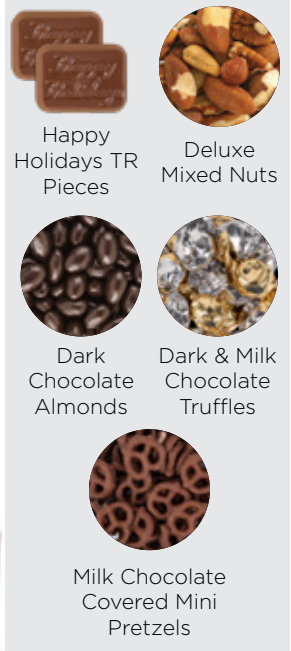

Dark & Milk
Chocolate
Truffles

Dark
Chocolate Sea
Salt Caramels

Milk
Chocolate Sea
Salt Caramels

Milk Chocolate
3 Ring Pretzels

Round
Chocolate
Cookie

Fresh
Beginnings
Chocolate
Chip Cookie

FOOD GIFTS!

GT-R01 | Rectangle Tower Box
AS LOW AS $49.99(€)

GT-S01 | Square Tower Box
AS LOW AS $49.99(€)

**FULLY CUSTOMIZABLE
BOX AND RIBBON!**