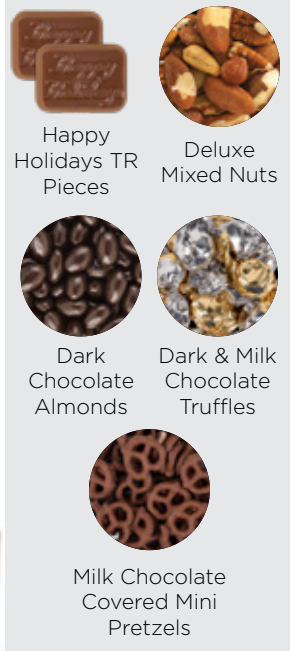

NEW

700-FBTR | Molded Chocolate and Chocolate Chip Cookie Tin |
AS LOW AS \$29.08^(c)

Molded

Dark & Milk
Chocolate
Truffles

Dark
Chocolate Sea
Salt Caramels

Milk
Chocolate Sea
Salt Caramels

Milk Chocolate
3 Ring Pretzels

Round
Chocolate
Cookie

Fresh
Beginnings
Chocolate
Chip Cookie

FOOD GIFTS!

GT-R01 | Rectangle Tower Box
AS LOW AS \$49.99(€)

GT-S01 | Square Tower Box
AS LOW AS \$49.99(€)

**FULLY CUSTOMIZABLE
BOX AND RIBBON!**

1QT-FBTR | Molded
Chocolate and Chocolate
Chip Cookie Tin II
AS LOW AS \$28.34(€)

SBF4100-TR | Molded
Chocolate Tin
AS LOW AS \$15.73(€)

Chocolate Pieces!

Great molded shapes for corporate gifting. Healthcare, Travel, Finance, Real Estate, Architecture, Engineering & Construction and many more!