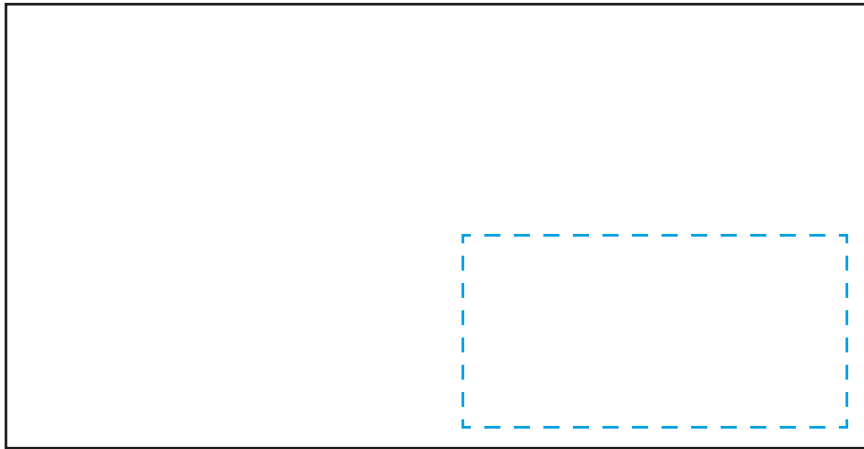

Small Natural Kraft Box

Imprint area: 2" x 1"

Box Size: 4.5" x 2.3125" x 1.75"