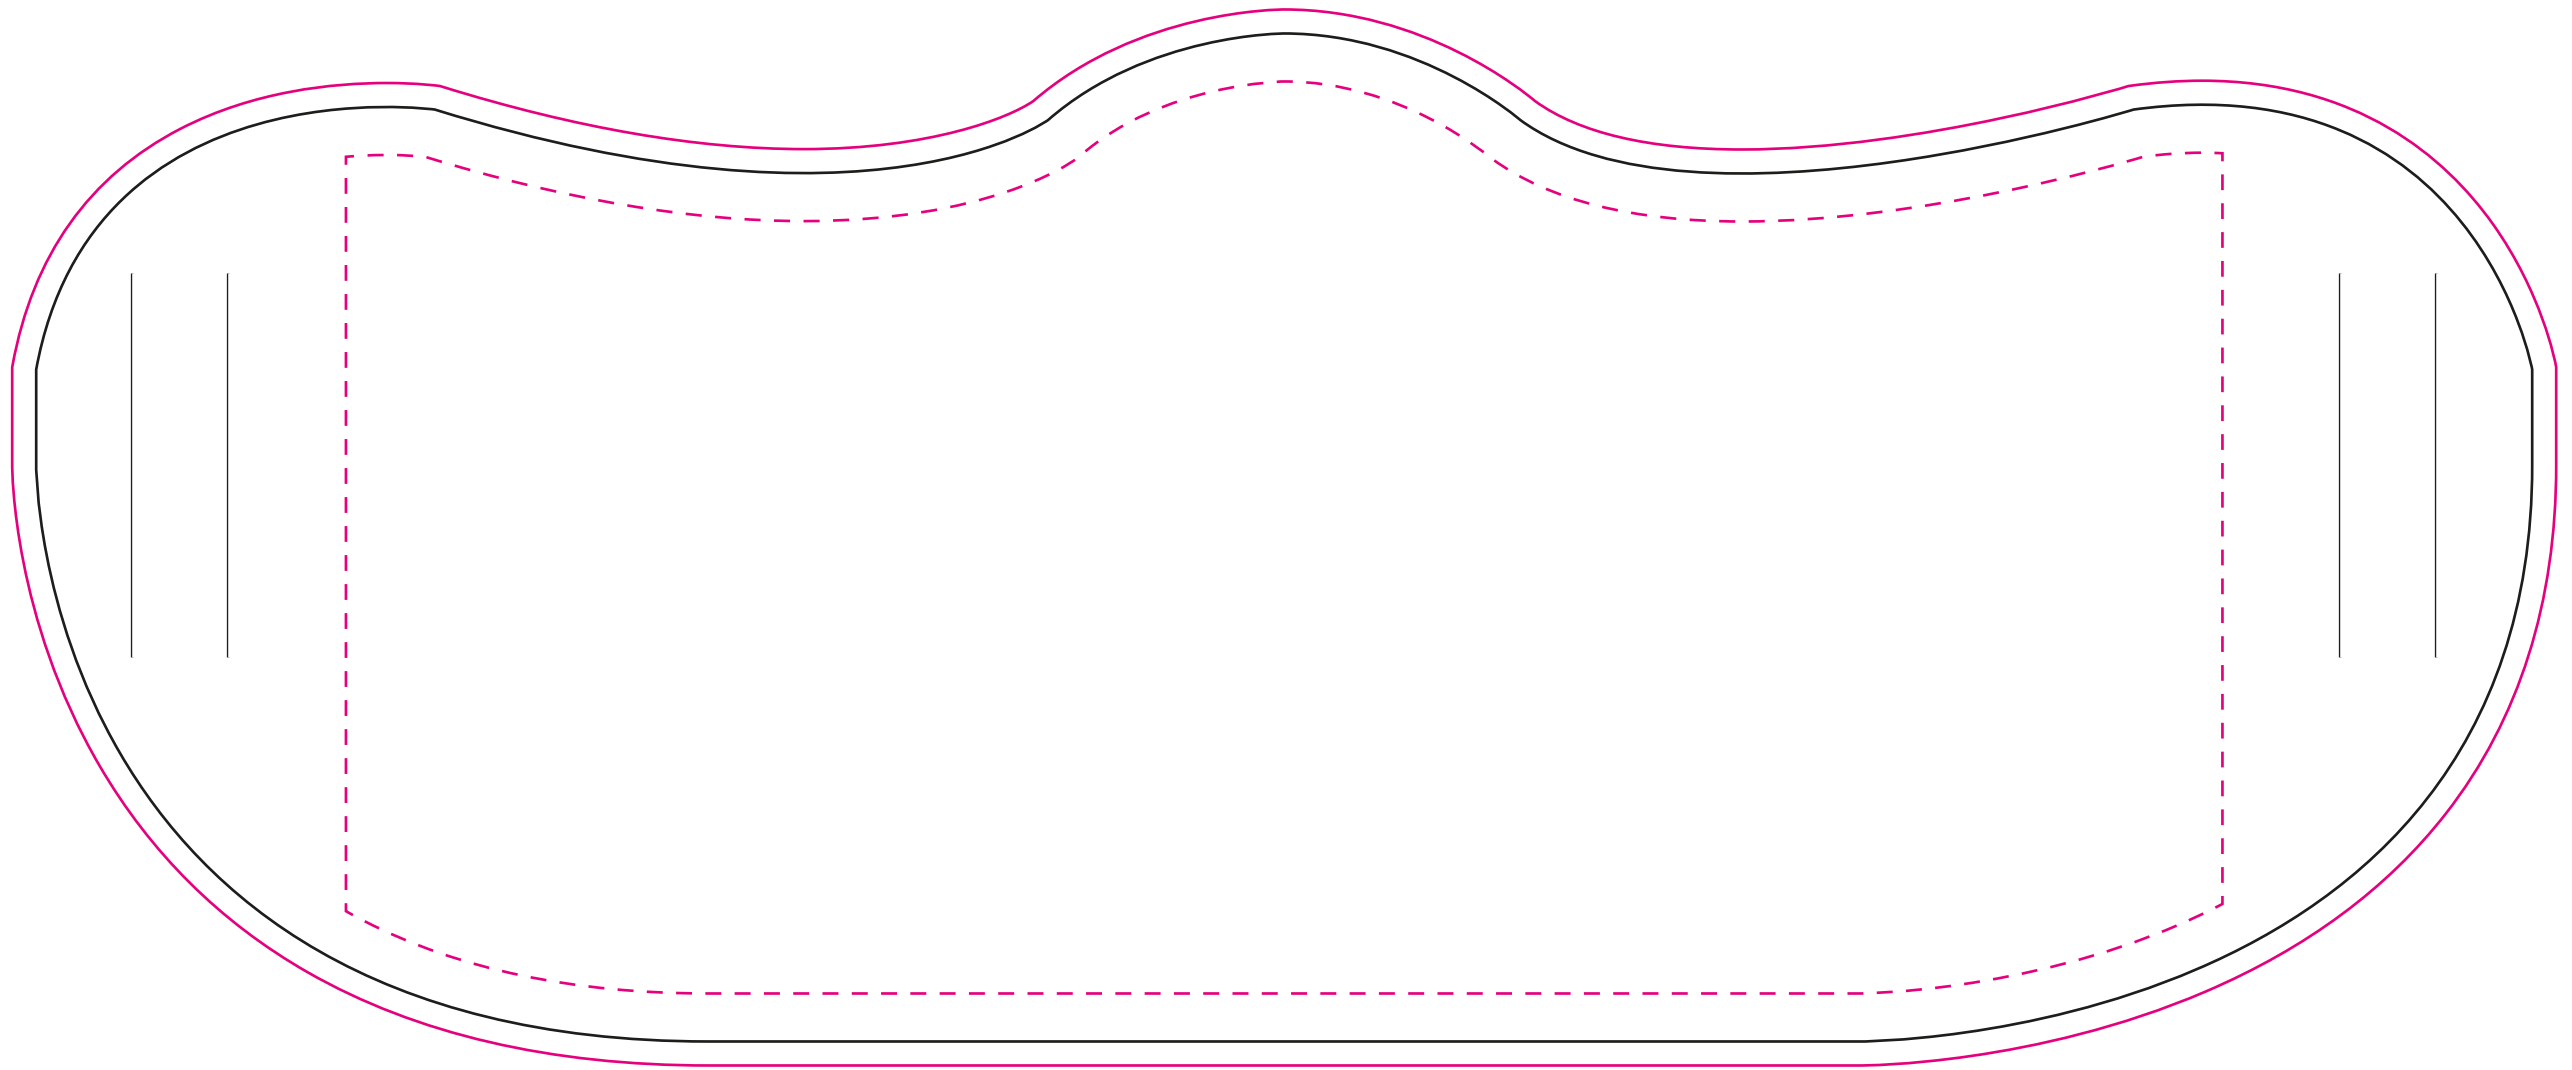

# MSK100

Double Knit Face Mask

Item Size: 5.25" h x 13" w

Max Imprint Area for Text: 4.75" h x 9.75" w (Indicated by Magenta dotted line)

Imprint Color(s):

Imprint Method: **SCREEN / SUBLIMATION**

**NO TEXT OUTSIDE  
DOTTED LINES**