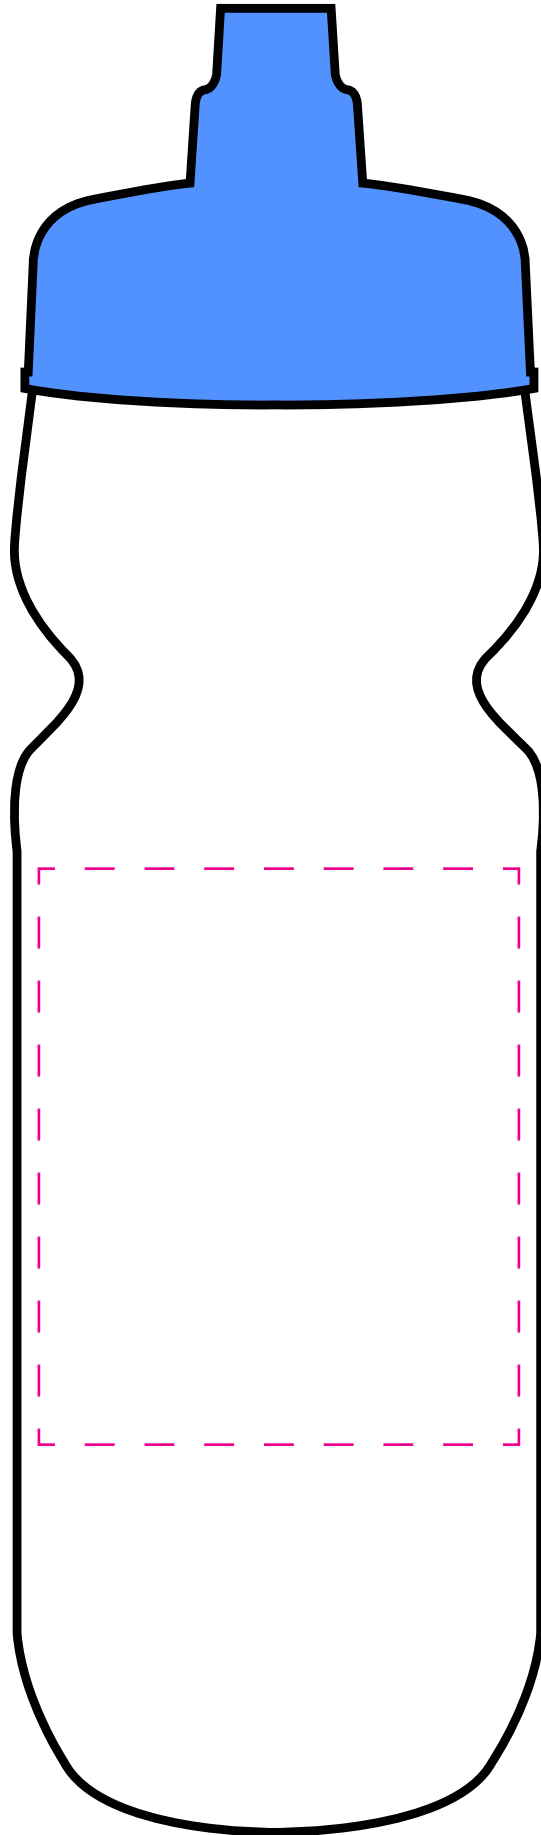

DRK535

24 oz LDPE Plastic Bottle

Item Size: 9 1/2" H x 2 3/4" D

Max Imprint Area: 2 1/2" W x 3" H
(Indicated by Dotted Line - Does Not Print)

Imprint Method: SILKSCREEN

Artwork @ 100%