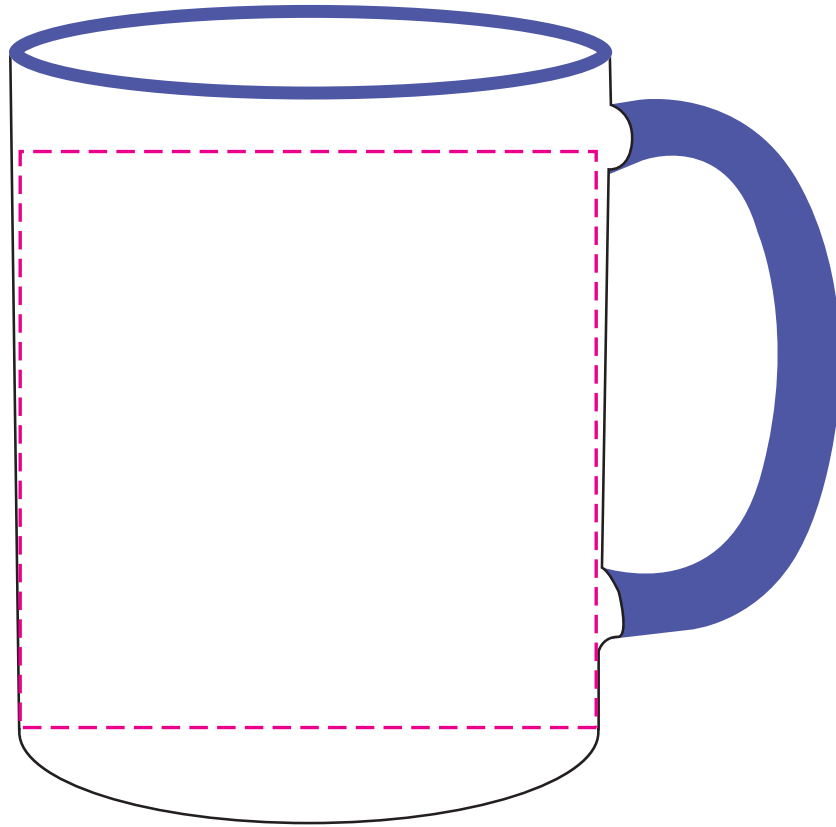

# DRK1640

Mug 11oz with Colored Accents - Full Color

SINGLE SIDE  
IMPRINT AREA

WRAP IMPRINT AREA

Item# DRK1640

Artwork @ 100%

Item Size: 4 3/4" W x 3 3/4" H

Max Imprint Area: Single Side Centered: 3" W x 3" H (Indicated by Magenta Dotted Line - Does Not Print)

Wrap: 7 1/2" W x 3" H (Indicated by Blue Dotted Line - Does Not Print)

Imprint Method: 4 color process