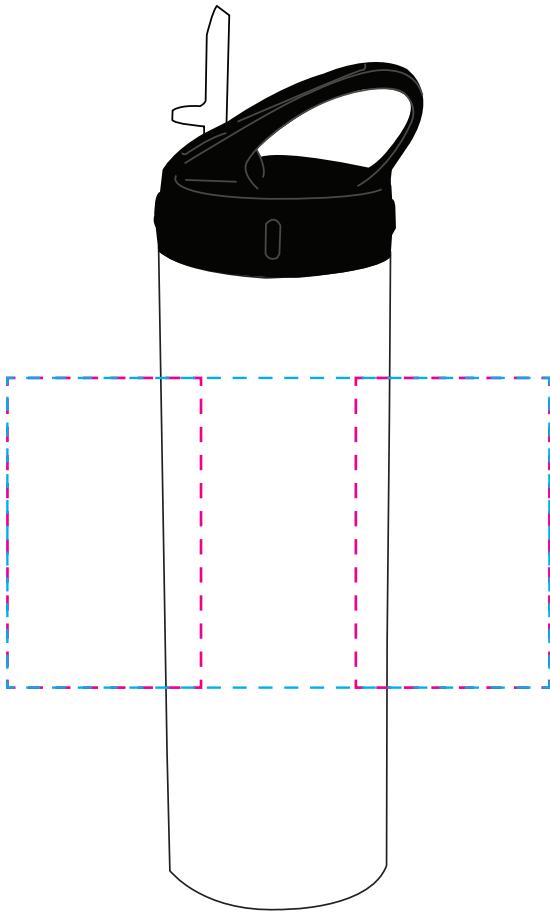

DRK 1150

LaRocca

24 oz. Aluminum Water Bottle with Straw

Artwork @ 100%

**SINGLE SIDE
IMPRINT AREA**

(INDICATED BY MAGENTA DASHED LINE)

FULL WRAP IMPRINT AREA

(INDICATED BY BLUE DASHED LINE)

Item Number: DRK1150

Item Size: 2 5/8" W x 10" H

Max Imprint Area: 2.5" W x 6 1/2" H (Indicated By Dotted Line, Does Not Print)

Imprint Method: **SILKSCREEN (ONE COLOR IMPRINT ONLY)**