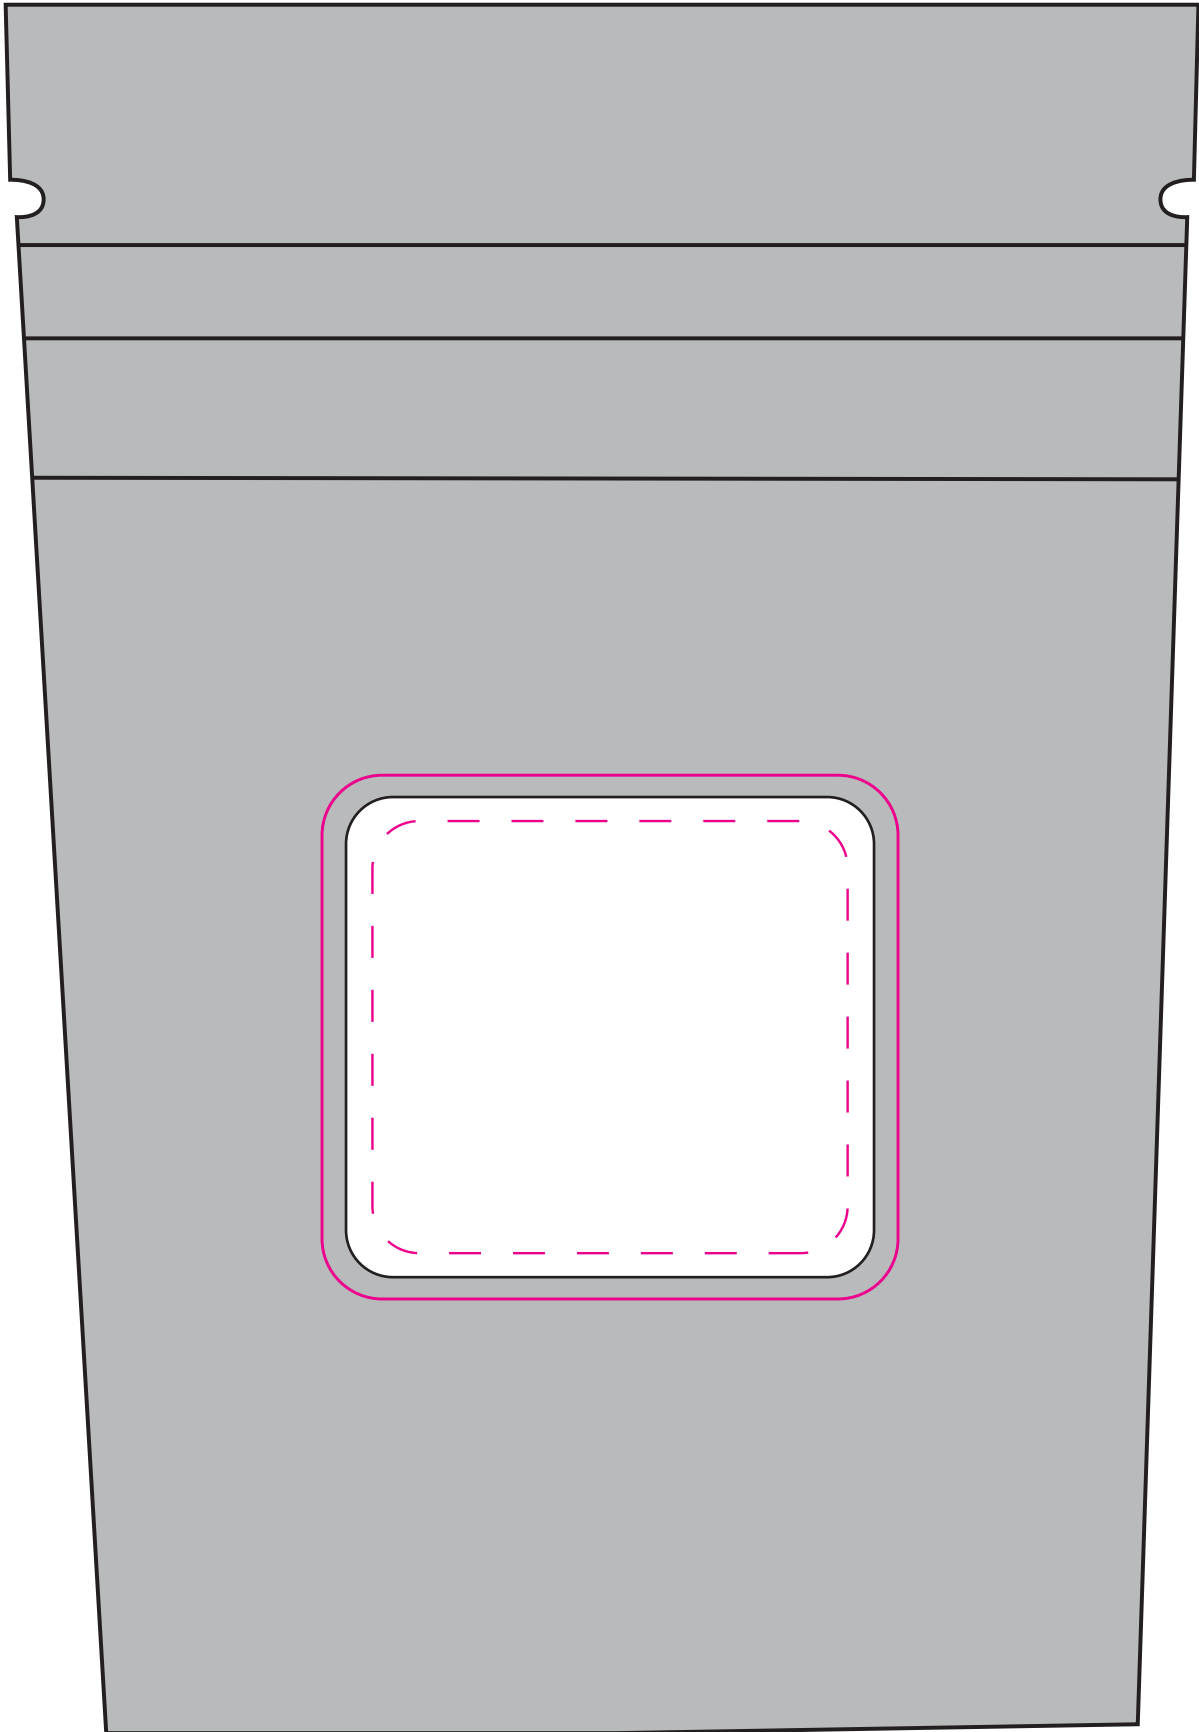

# LC51000S

## GLOSSY SILVER STAND-UP BARRIER POUCH

Artwork @ 100%

Item Size: 6"x 9"x 3"

Max Imprint Area: 2 3/4"x 2 1/2" (Indicated by Dotted Line - Does Not Print)

Imprint Method: 4 Color Label