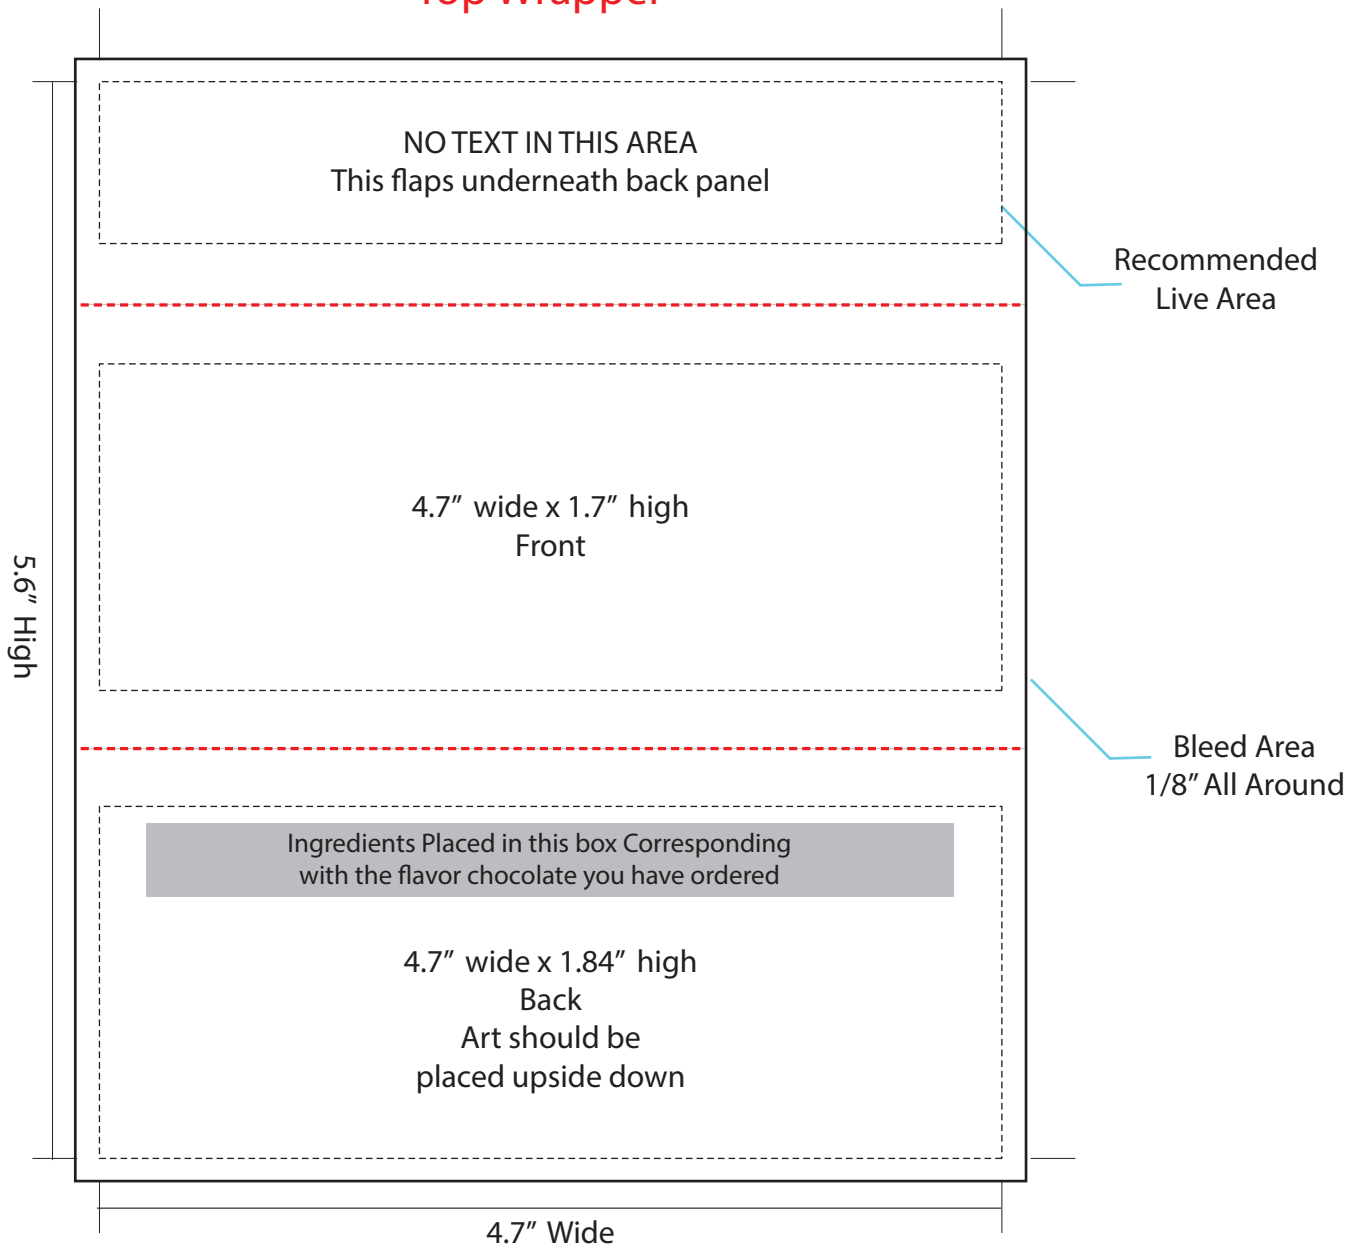

3WB Three Wrapper Bar Gift Box

Top Wrapper

Wrapper Size: 4.7" Wide x 5.6" H
Imprint Method: (4CP) Full Color Imprint

Opening this .pdf template in Adobe Illustrator will allow placement of art on separate layer from guides.

3WB Three Wrapper Bar Gift Box

Middle Wrapper

Wrapper Size: 4.7" Wide x 5.6" H
Imprint Method: (4CP) Full Color Imprint

Opening this .pdf template in Adobe Illustrator will allow placement of art on separate layer from guides.

3WB Three Wrapper Bar Gift Box

Bottom Wrapper

Wrapper Size: 4.7" Wide x 5.6" H
Imprint Method: (4CP) Full Color Imprint

Opening this .pdf template in Adobe Illustrator will allow placement of art on separate layer from guides.