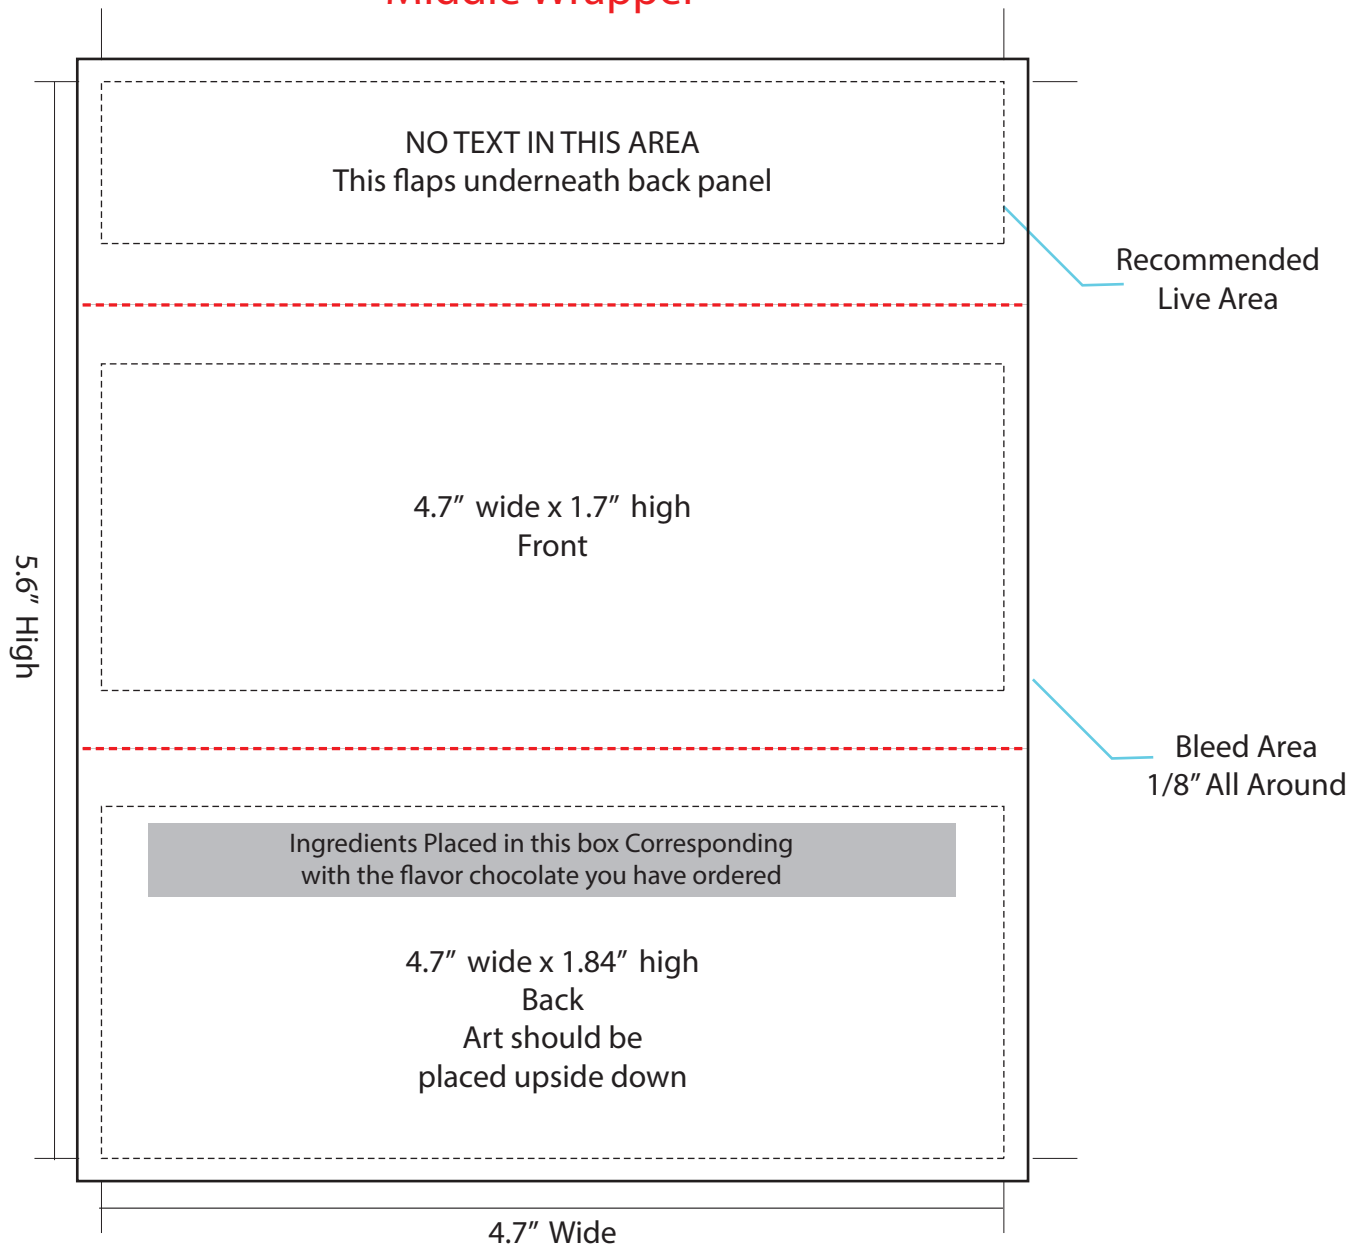

3WB Three Wrapper Bar Gift Box

Top Wrapper

Wrapper Size: 4.7" Wide x 5.6" H
Imprint Method: (4CP) Full Color Imprint

Opening this .pdf template in Adobe Illustrator will allow placement of art on separate layer from guides.

3WB Three Wrapper Bar Gift Box

Middle Wrapper

Wrapper Size: 4.7" Wide x 5.6" H
Imprint Method: (4CP) Full Color Imprint

Opening this .pdf template in Adobe Illustrator will allow placement of art on separate layer from guides.

3WB Three Wrapper Bar Gift Box

Bottom Wrapper

Wrapper Size: 4.7" Wide x 5.6" H
Imprint Method: (4CP) Full Color Imprint

Opening this .pdf template in Adobe Illustrator will allow placement of art on separate layer from guides.