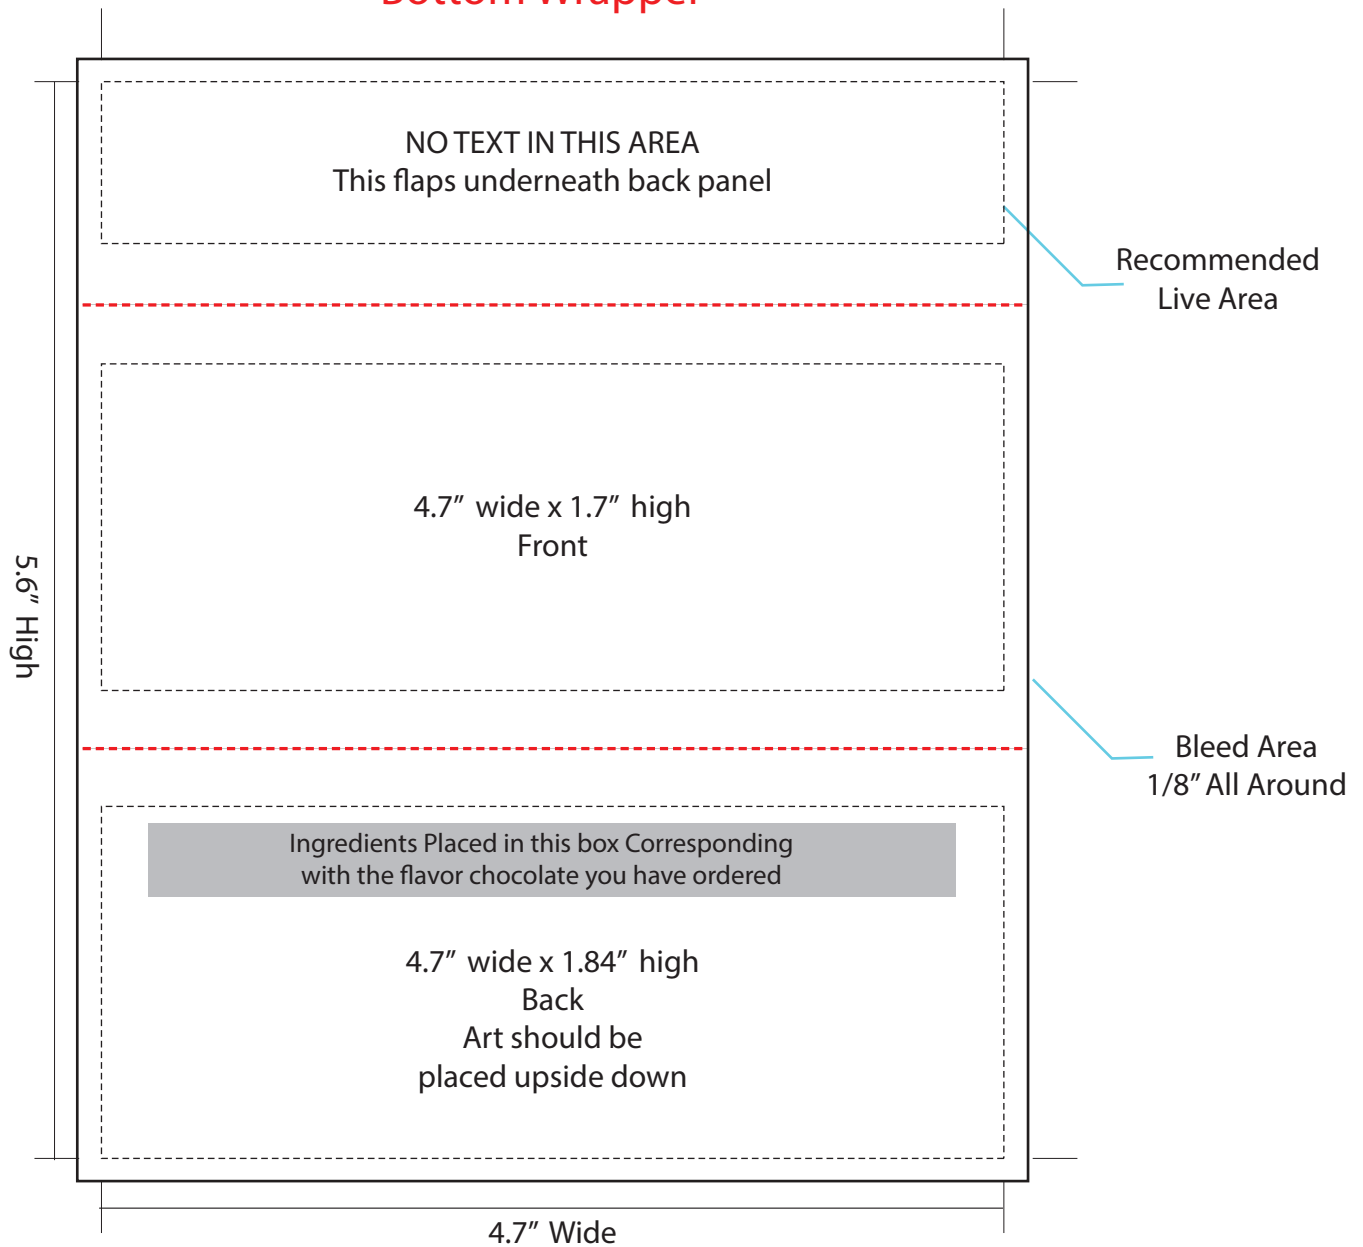

3WB Three Wrapper Bar Gift Box

Top Wrapper

Wrapper Size: 4.7" Wide x 5.6" H
Imprint Method: (4CP) Full Color Imprint

Opening this .pdf template in Adobe Illustrator will allow placement of art on separate layer from guides.

3WB Three Wrapper Bar Gift Box

Middle Wrapper

Wrapper Size: 4.7" Wide x 5.6" H
Imprint Method: (4CP) Full Color Imprint

Opening this .pdf template in Adobe Illustrator will allow placement of art on separate layer from guides.

3WB Three Wrapper Bar Gift Box

Bottom Wrapper

Wrapper Size: 4.7" Wide x 5.6" H
Imprint Method: (4CP) Full Color Imprint

Opening this .pdf template in Adobe Illustrator will allow placement of art on separate layer from guides.